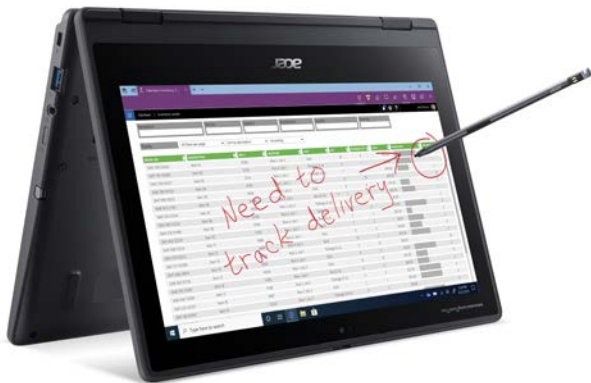

### ACER TRAVELMATE B311 SPIN + PEN

- Intel® Pentium® N5030 quad-core processor
- 4GB RAM • 128GB SSD storage
- AC WiFi + Bluetooth • 11.6" Full HD Touch display
- USB-C port, 2 USB ports, HDMI, Headphone jack
- Webcam • Up to 12 hours battery life\*
- Running Windows 10 Pro Academic^