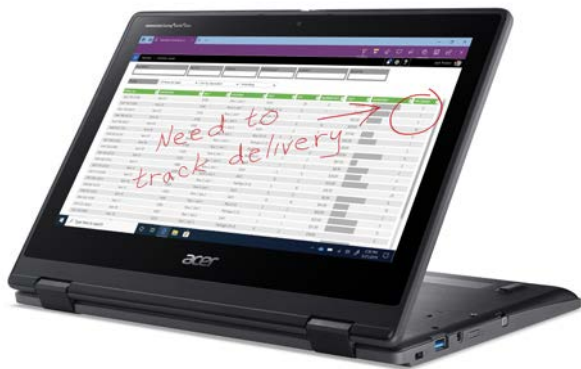

ACER TRAVELMATE B311 SPIN

- Intel® Celeron® N4120 quad-core processor
- 4GB RAM • 128GB SSD storage
- AC WiFi + Bluetooth • 11.6" HD Touch display
- USB-C port, 2 USB ports, HDMI, Headphone jack
- Webcam • Up to 12 hours battery life*
- Running Windows 10 Pro Academic^

*Battery life varies depending on power settings, specifications and usage.

BUNDLE DEAL
$863

ACER TRAVELMATE B311 SPIN +
TARGUS EDU SLIPCASE +
2 YEAR PRODUCT CARE

PRODUCT CARE* $101
2 YEAR PRODUCT CARE EXTENSION

$718

Device only
(UN.VN0SA.002)

12 Months
INTEREST FREE*1

OR

**NO INTEREST +
NO REPAYMENTS
FOR 6 Months***2

OR

genoapay

Get it now, Pay over
10 weeks.*3